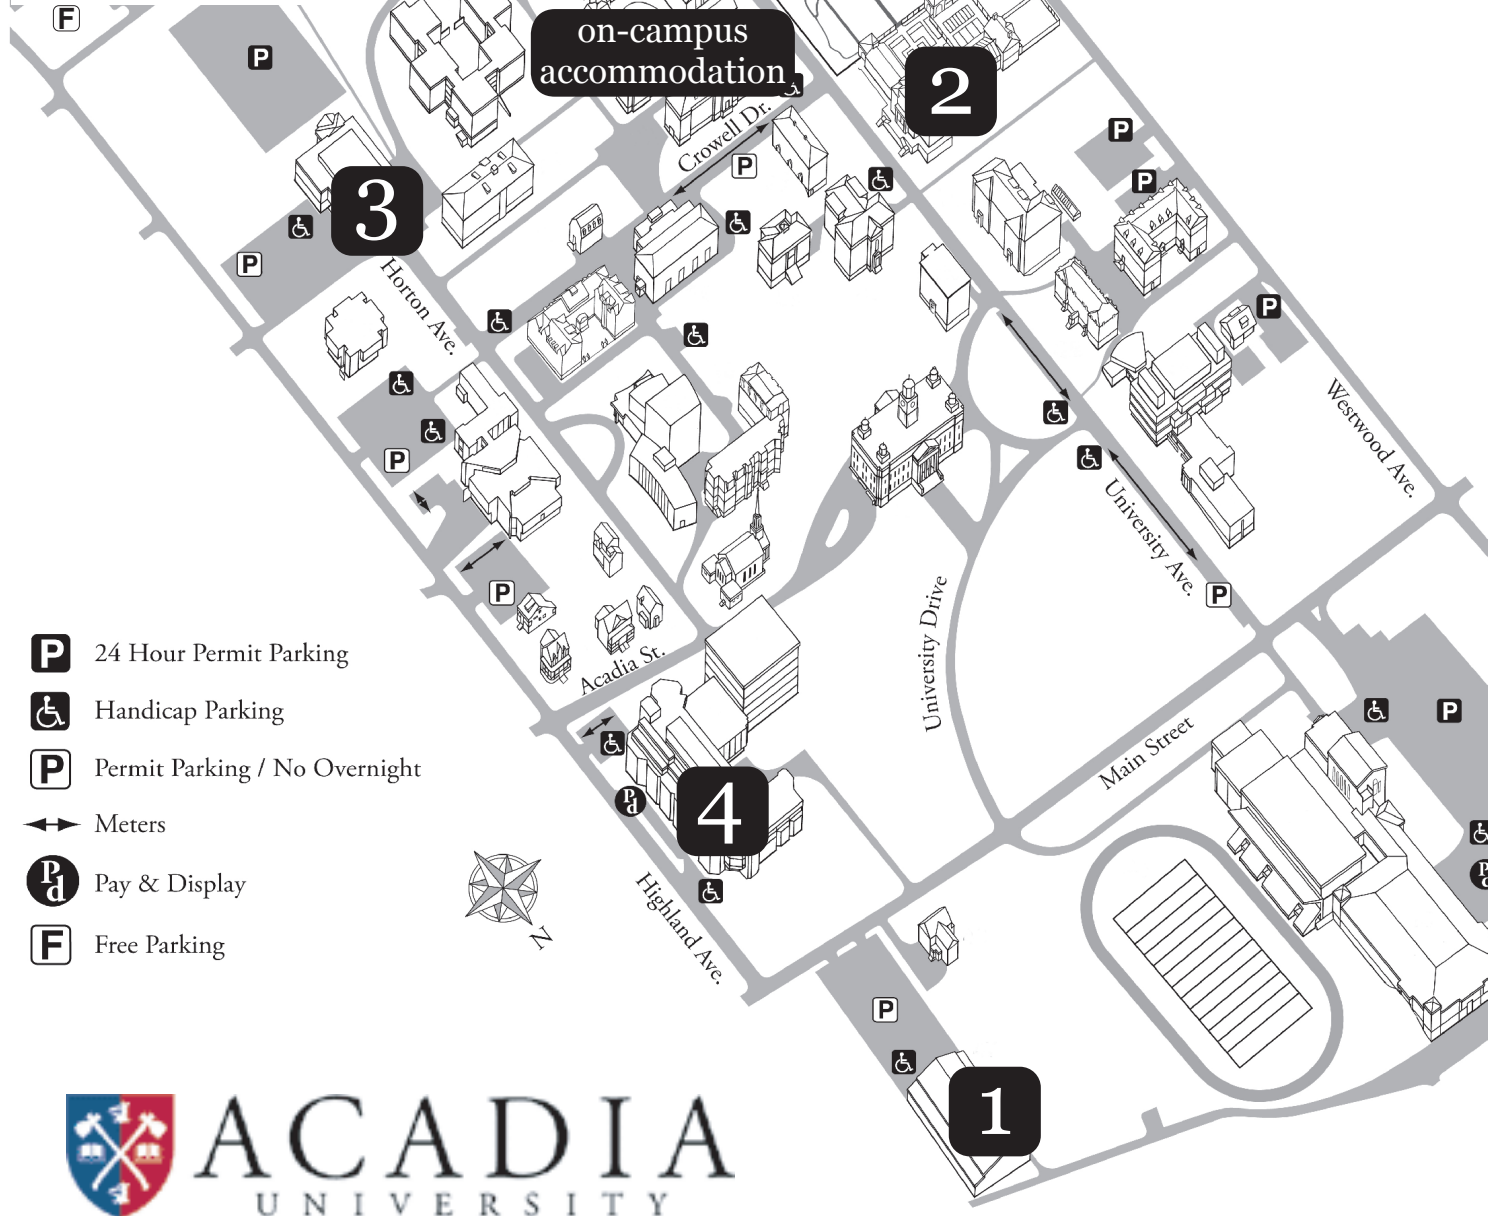

# WILU Event Locations on Campus

- 1 Festival Theatre
- 2 K.C. Irving Centre
- 3 Wheelock Hall
- 4 Beveridge Arts Centre

May 10	11am - 5pm	registration
May 11	8am - 10am	registration breakfast opening plenary
May 12	10:30am - noon	break closing plenary lunch

May 10	1pm - 4pm	workshops
May 11	5:30 - 7pm	University Librarian's reception

May 10	5pm - 9pm	keynote cocktails banquet
--------	-----------	---------------------------------

May 11	10am - 5pm	breaks all sessions lunch
May 12	8am - 10:30am	breakfast all sessions

- P** 24 Hour Permit Parking
- ♿** Handicap Parking
- P** Permit Parking / No Overnight
- ↔** Meters
- Pd** Pay & Display
- F** Free Parking