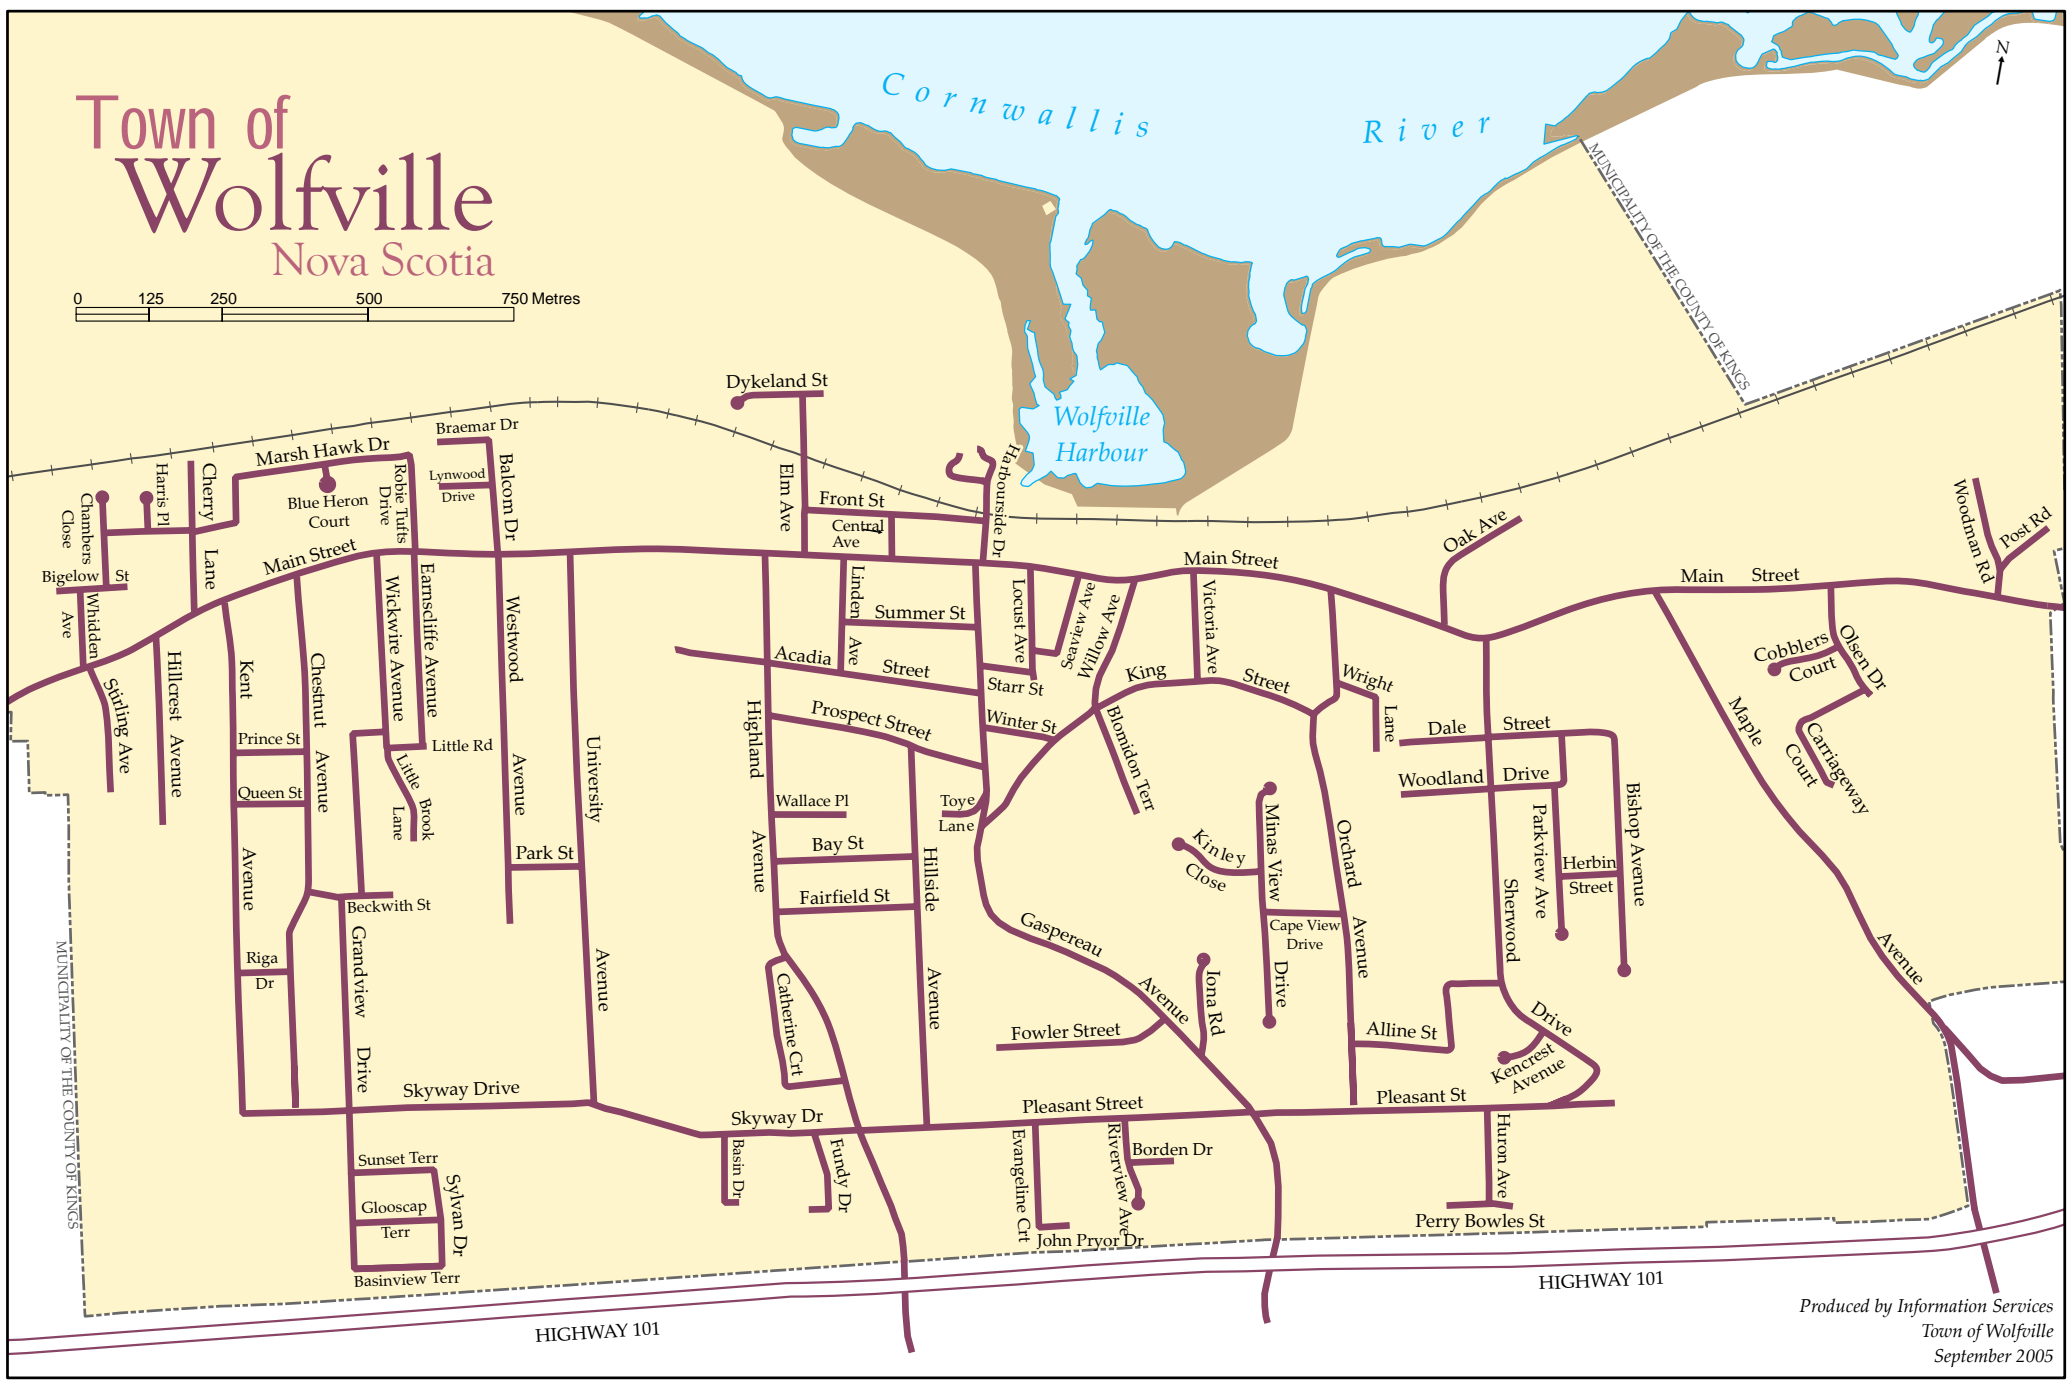

Town of Wolfville

Nova Scotia

0 125 250 500 750 Metres

Cornwallis River

Wolfville Harbour

MUNICIPALITY OF THE COUNTY OF KINGS

MUNICIPALITY OF THE COUNTY OF KINGS

HIGHWAY 101

HIGHWAY 101

Produced by Information Services
Town of Wolfville
September 2005